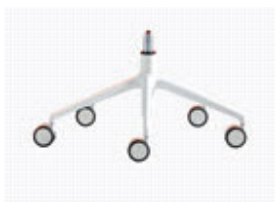

Altea - High Back

Manufacturer: Inclass, Spain

Product Code

Fabric Categories

Base	Description	G1	G2/COM	G3	G4	G5	G6	G7	G10
------	-------------	----	--------	----	----	----	----	----	-----

Armchairs with High Backrest, Swivel 5-Star with Casters or Trestle Swivel Base

Swivel tilt armchair, gas lift and 5 star aluminum base with casters
COM: 200 cm - 2.2 yds

ALT0075BA	Polished	\$2,910	\$2,994	\$3,135	\$3,249	\$3,591	\$3,876	\$4,161	\$3,999
------------------	----------	---------	---------	---------	---------	---------	---------	---------	---------

Swivel armchair, height adjustable seat and 5 star base with casters.
COM: 200 cm - 2.2 yds

ALT0065GG	Polished	\$2,313	\$2,397	\$2,538	\$2,652	\$2,994	\$3,279	\$3,564	\$3,402
------------------	----------	---------	---------	---------	---------	---------	---------	---------	---------